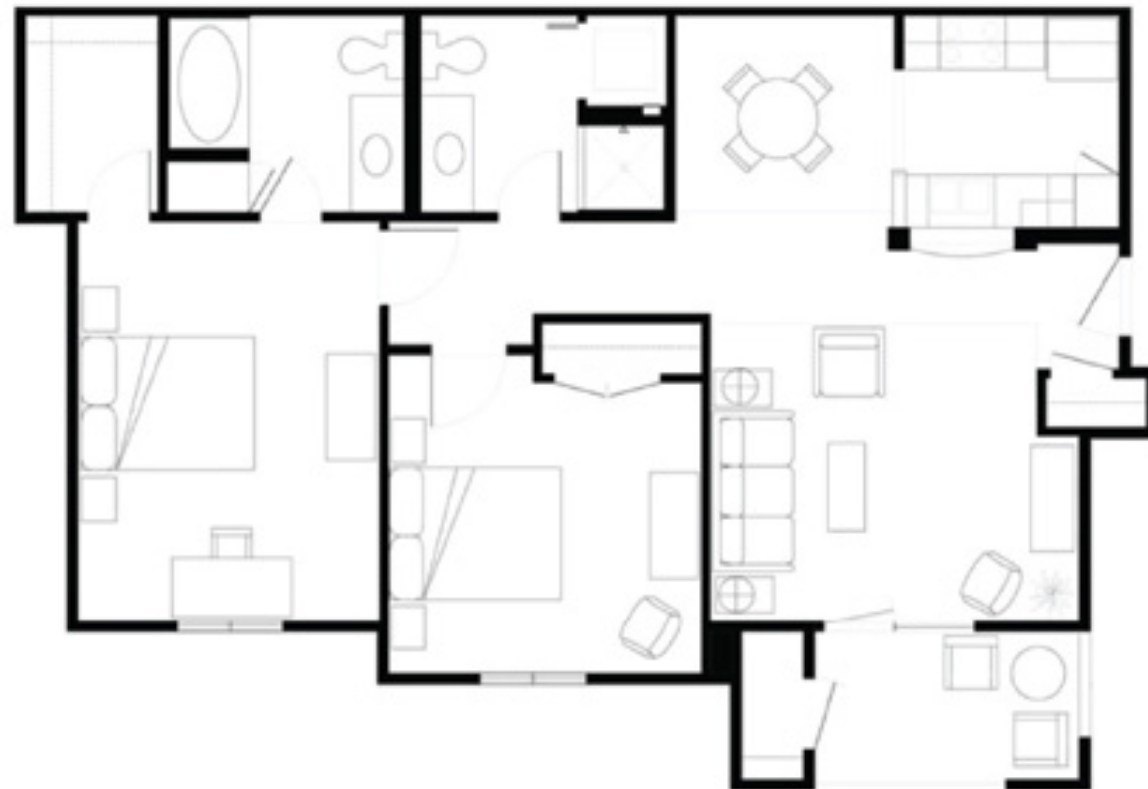

Classic Double

Two Beds / Two Baths / 848 Square feet / \$1,049 per mo. / \$250 deposit

8000 River Pointe Drive,
Maumelle, AR 72113

mwhatley.thevilla@gmail.com

Office:

(501) 404-9801

Toll Free:

(866) 415-1534