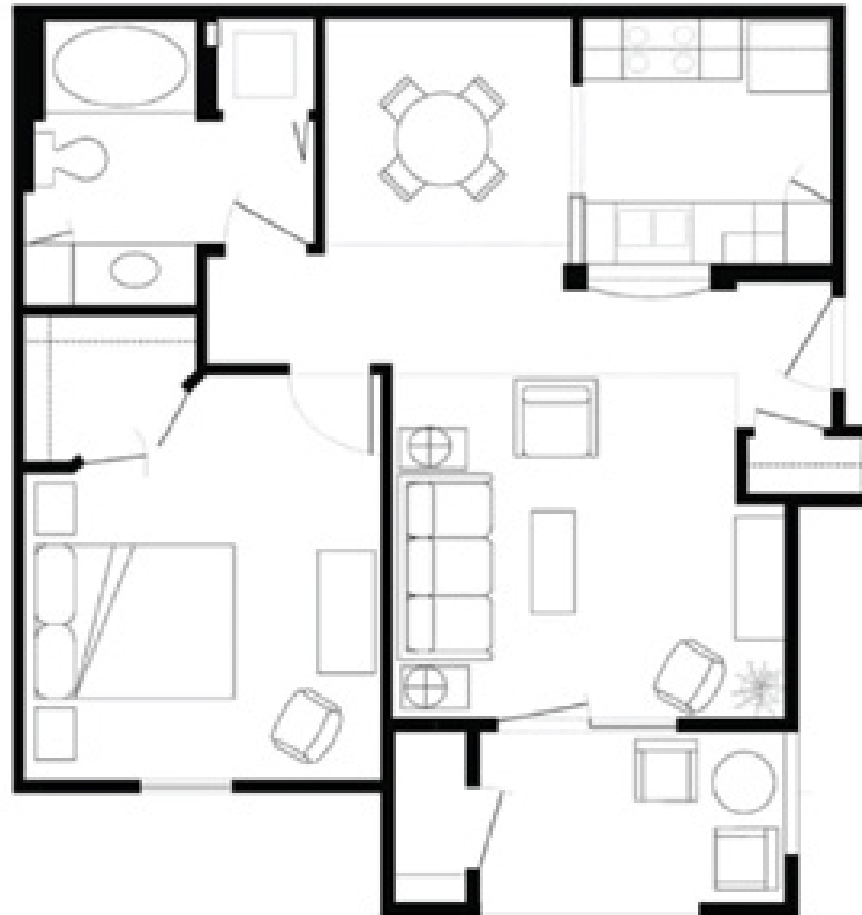

Classic Single

One Bed / One Bath / 737 Square feet / \$864 per mo. / \$150 deposit

8000 River Pointe Drive,
Maumelle, AR 72113

mwhatley.thevilla@gmail.com

Office:

(501) 404-9801

Toll Free:

(866) 415-1534