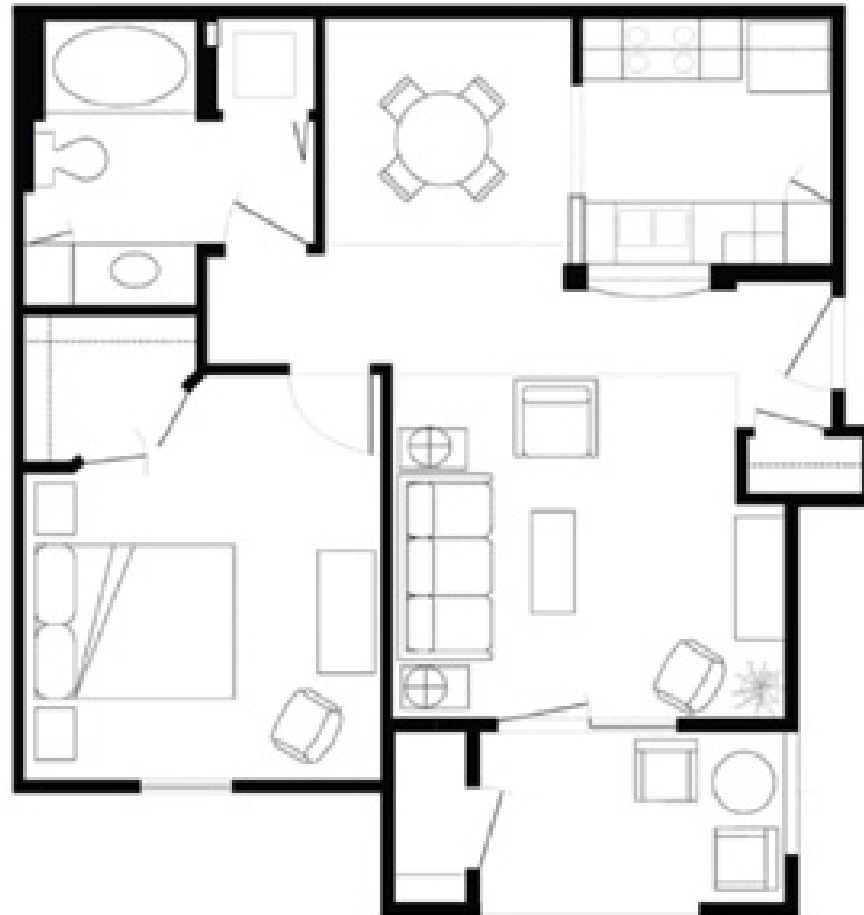

## Classic Single

One Bed / One Bath / 737 Square feet / \$849 per mo. / \$150 deposit

8000 River Pointe Drive,  
Maumelle, AR 72113

[mwhatley.thevilla@gmail.com](mailto:mwhatley.thevilla@gmail.com)

Office: