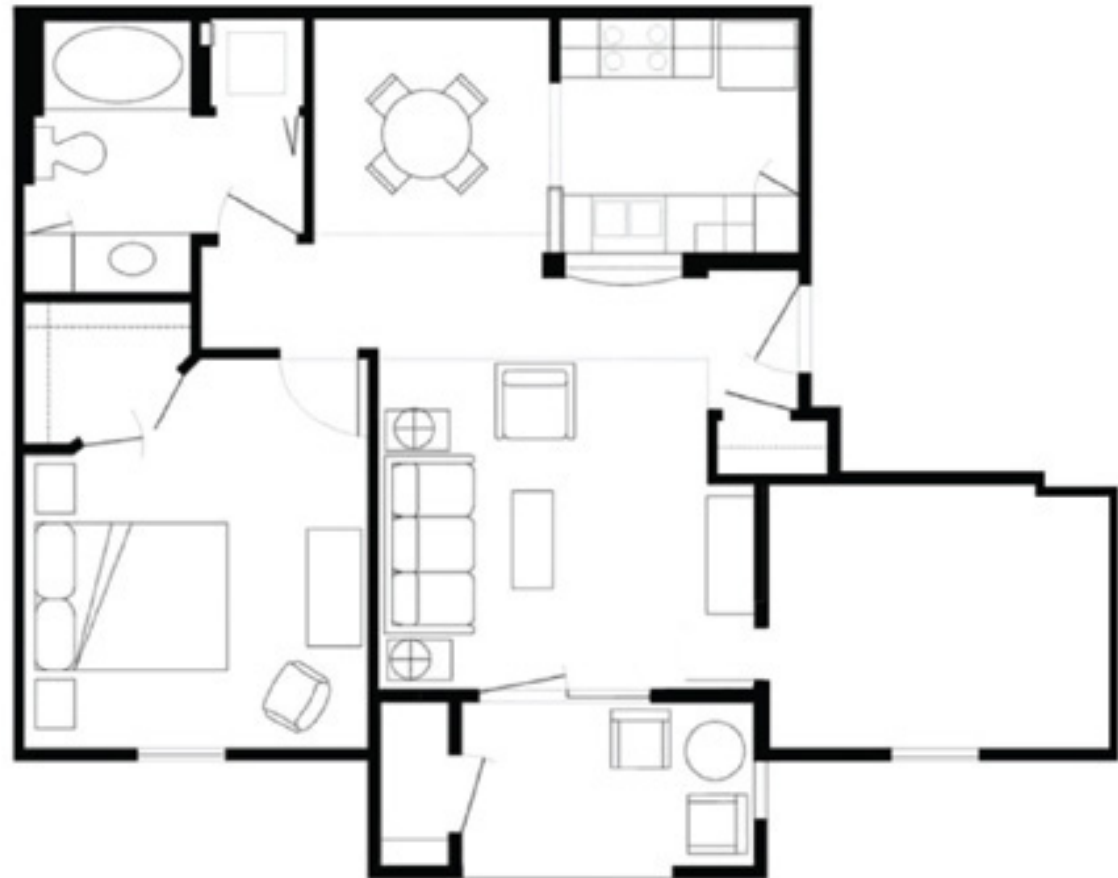

## Deluxe Single

One Bed / One Bath / 848 Square feet / Includes Study / \$964 per mo. / \$150 deposit

8000 River Pointe Drive,  
Maumelle, AR 72113

[mwhatley.thevilla@gmail.com](mailto:mwhatley.thevilla@gmail.com)