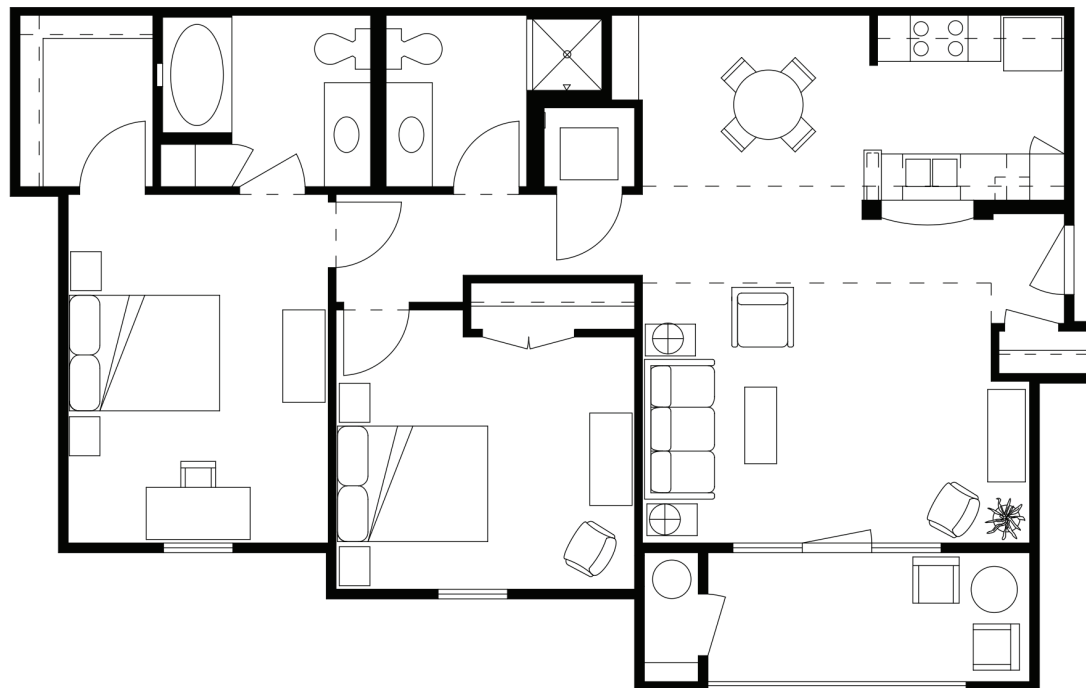

THE VILLA
at
River Pointe Drive
&
TOWERS

Tower Classic Double

Two Bed / Two Bath / 1,072 square feet / Please call or email for pricing

8000 River Pointe Drive,
Maumelle, AR 72113

leasing.thevilla@gmail.com