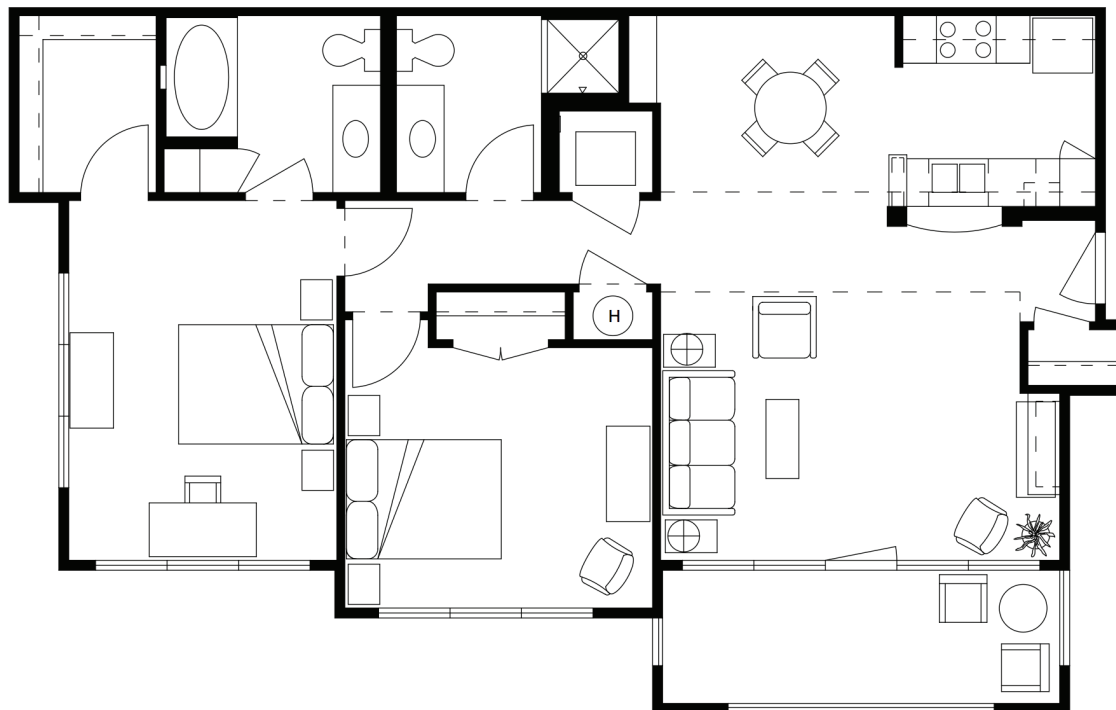

THE VILLA
at
River Pointe Drive
&
TOWERS

Tower Penthouse Double

Two Bed / Two Bath / 1,072 square feet / Please call or email for pricing

8000 River Pointe Drive,
Maumelle, AR 72113

leasing.thevilla@gmail.com